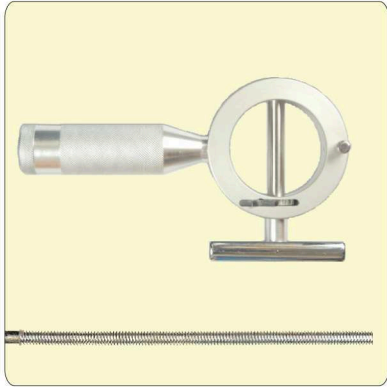

## Mechanical Lithotripter

Used for mechanically crush stones in the biliary duct when other methods of endoscopic retrieval has failed.

QTY /Box: 1

Order No.	Length (cm)	Fr	Description
MLHC	-	-	Mechlith Set
MLH	-	-	Mechlith Handle
MLC	88	14	Mechlith Cable - SS